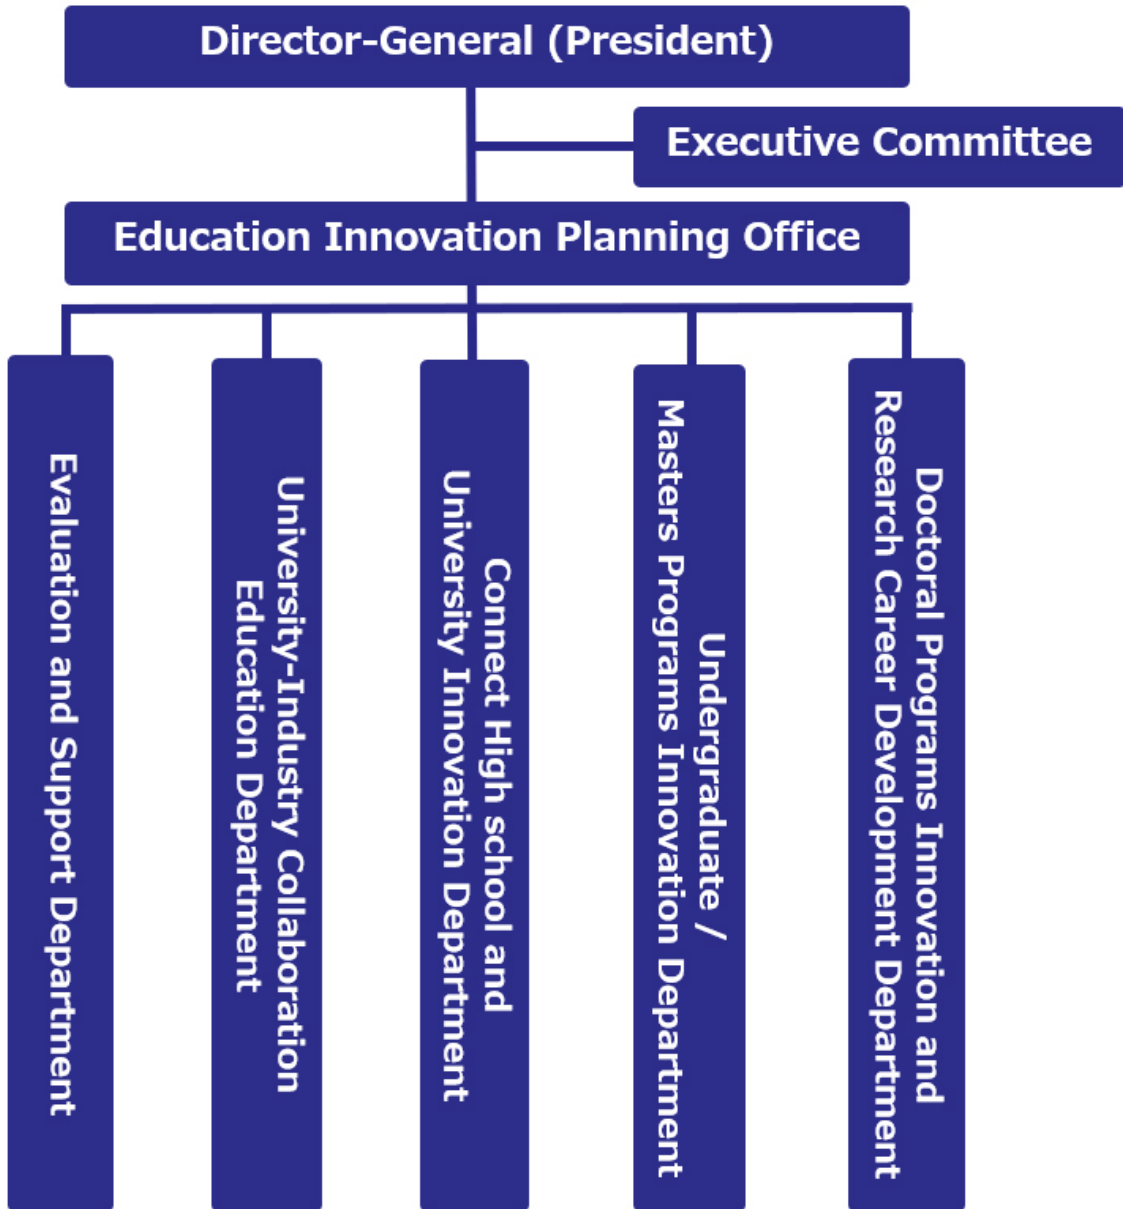

Organizational chart

Want to know more

Promoting Organization for Future Creators website <https://mirai.kyushu-u.ac.jp/>